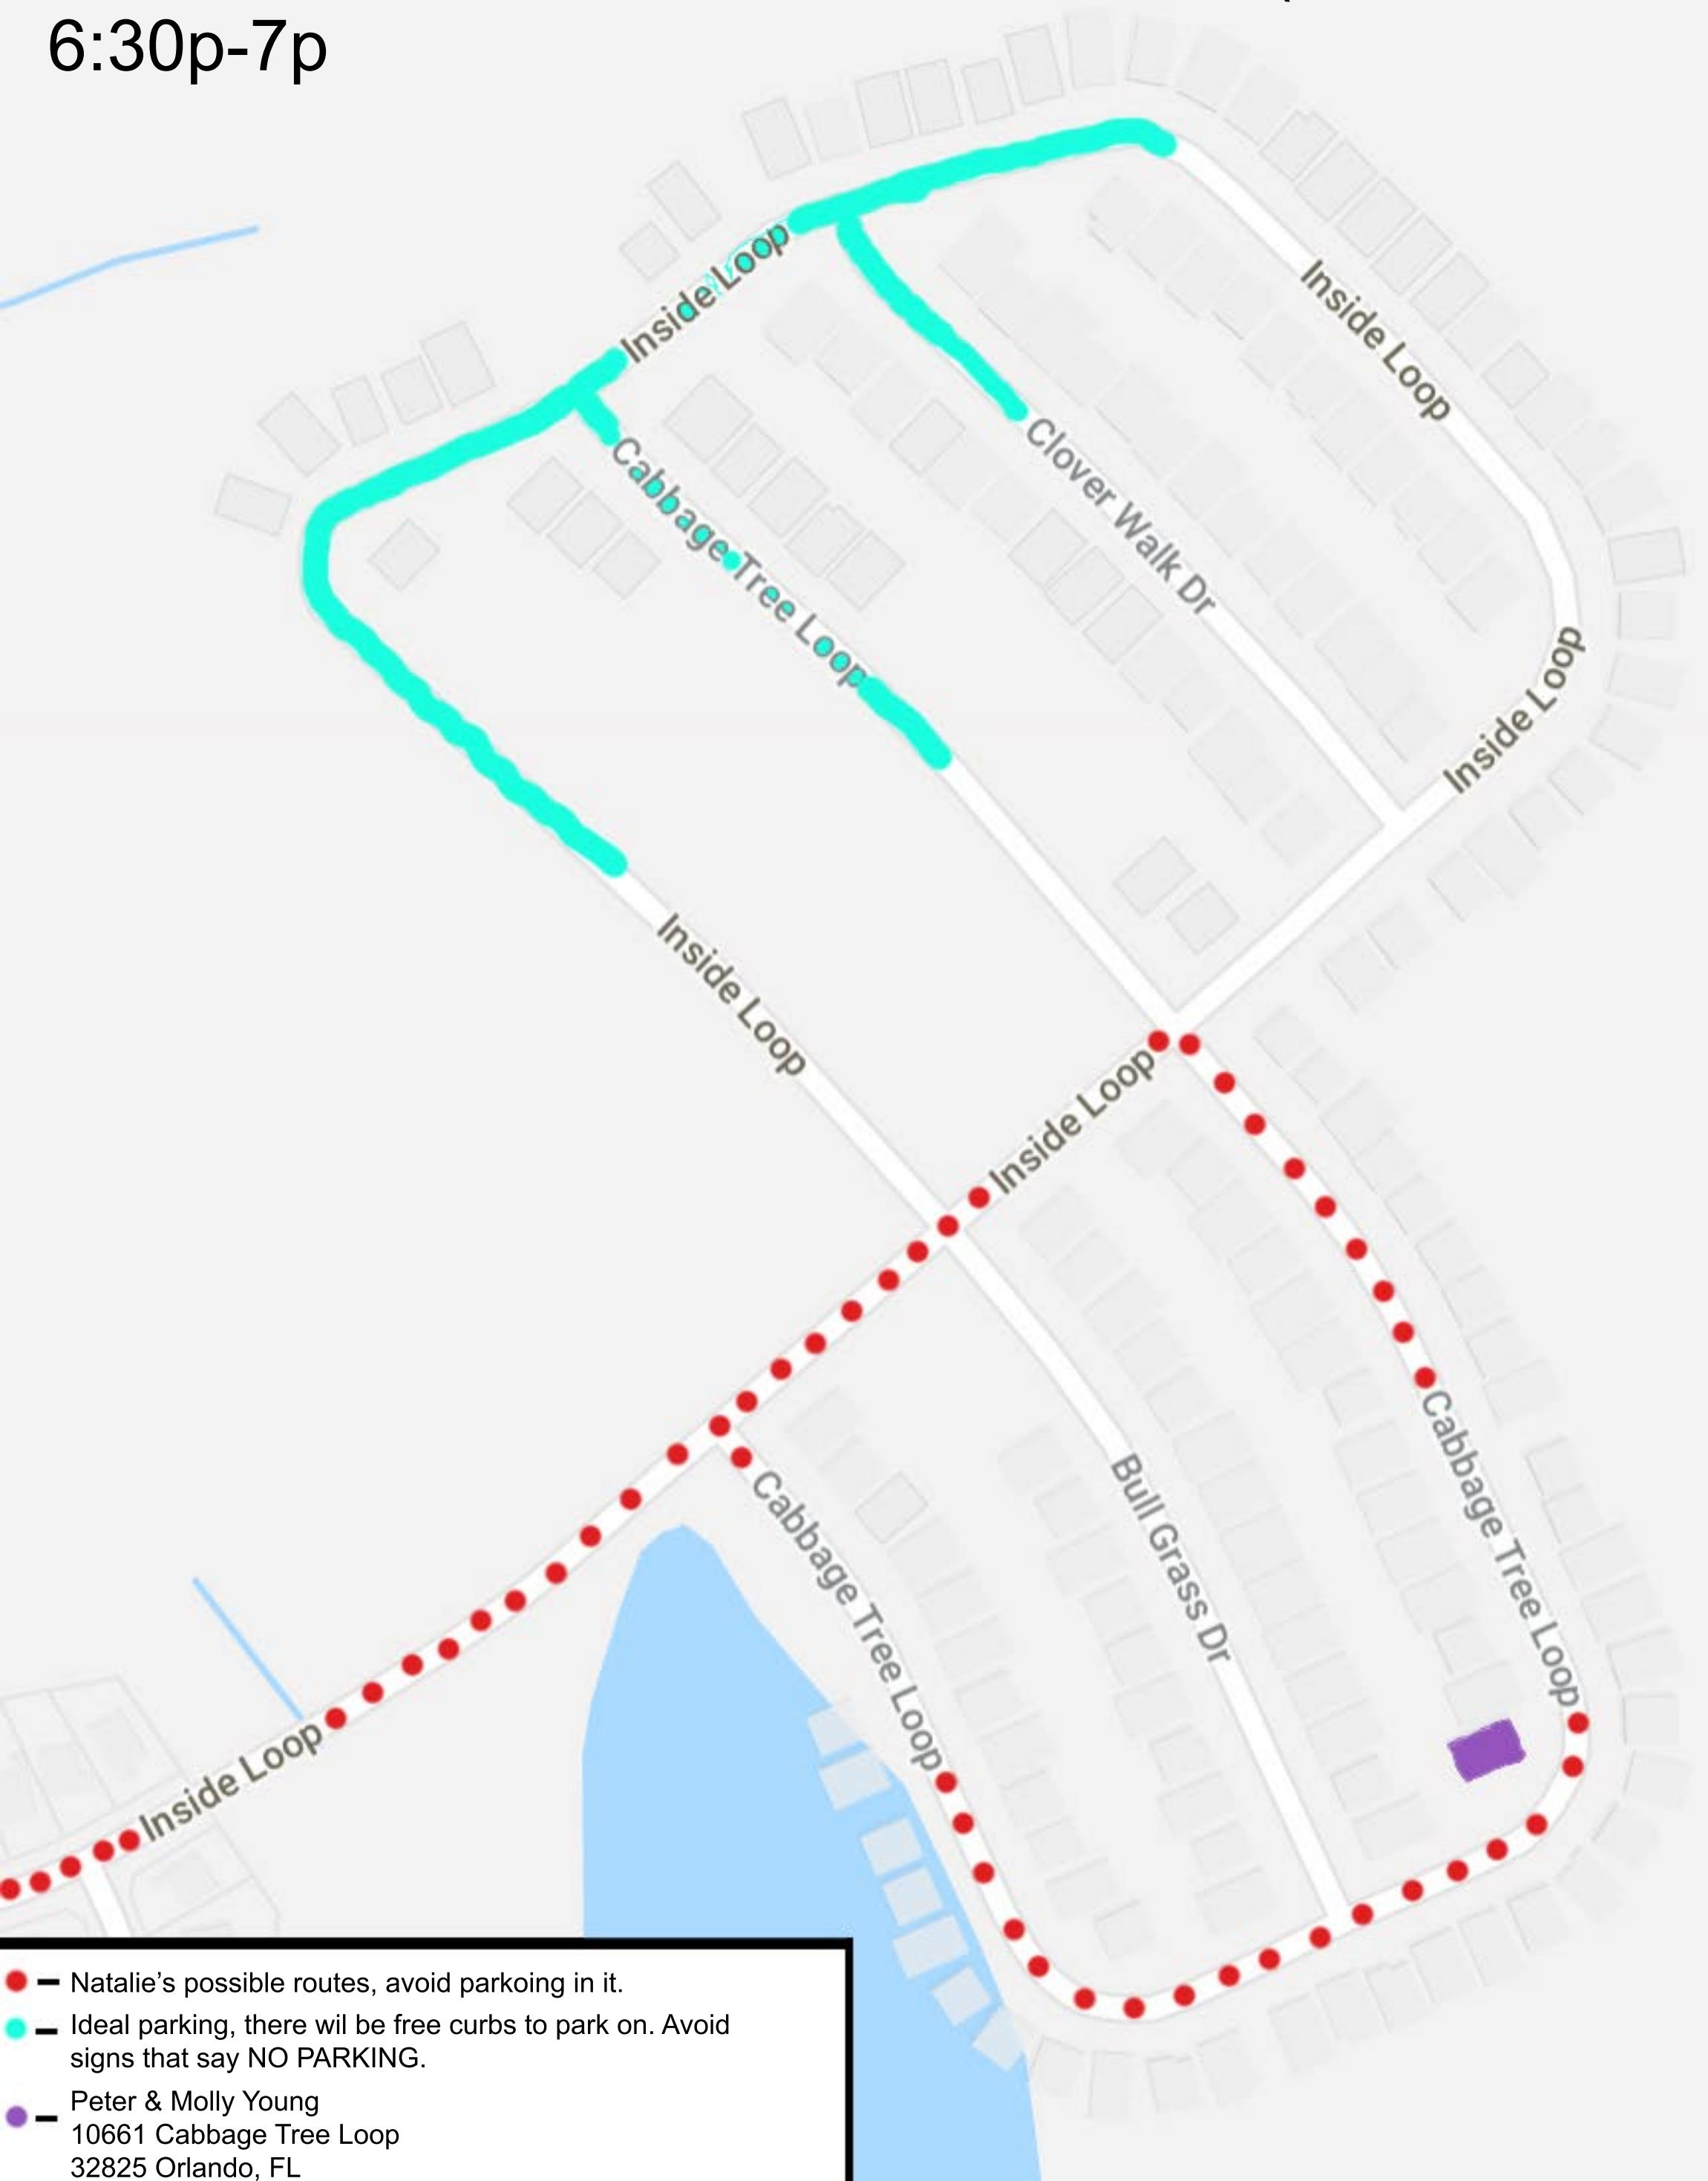

Arrive between  
6:30p-7p

Questions call us...(904-540-9446)

- — Natalie's possible routes, avoid parkoing in it.
- — Ideal parking, there will be free curbs to park on. Avoid signs that say NO PARKING.
- — Peter & Molly Young  
10661 Cabbage Tree Loop  
32825 Orlando, FL